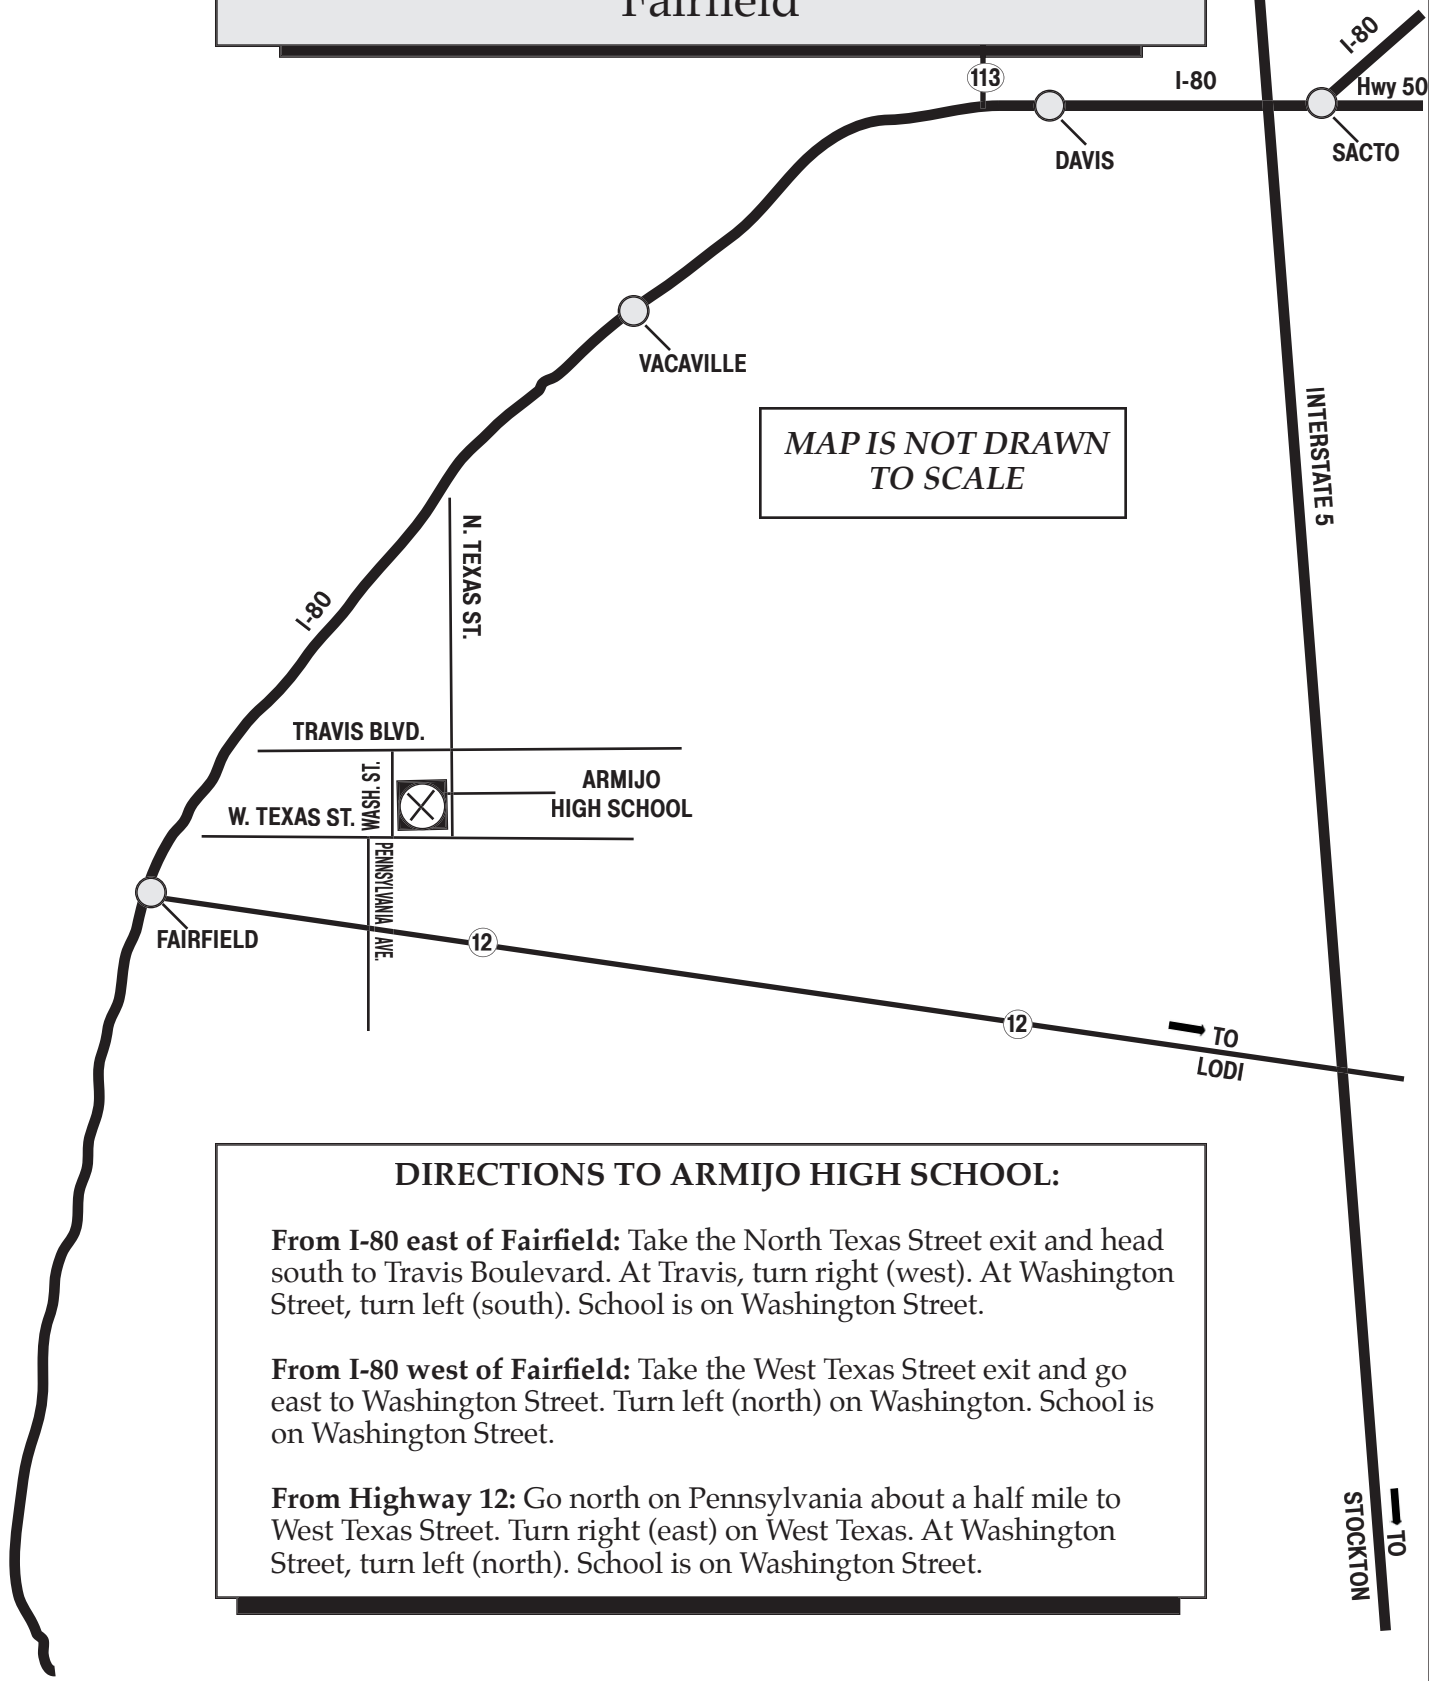

ARMIJO HIGH SCHOOL

824 Washington Street
Fairfield

MAP IS NOT DRAWN
TO SCALE

DIRECTIONS TO ARMIJO HIGH SCHOOL:

From I-80 east of Fairfield: Take the North Texas Street exit and head south to Travis Boulevard. At Travis, turn right (west). At Washington Street, turn left (south). School is on Washington Street.

From I-80 west of Fairfield: Take the West Texas Street exit and go east to Washington Street. Turn left (north) on Washington. School is on Washington Street.

From Highway 12: Go north on Pennsylvania about a half mile to West Texas Street. Turn right (east) on West Texas. At Washington Street, turn left (north). School is on Washington Street.

TO STOCKTON