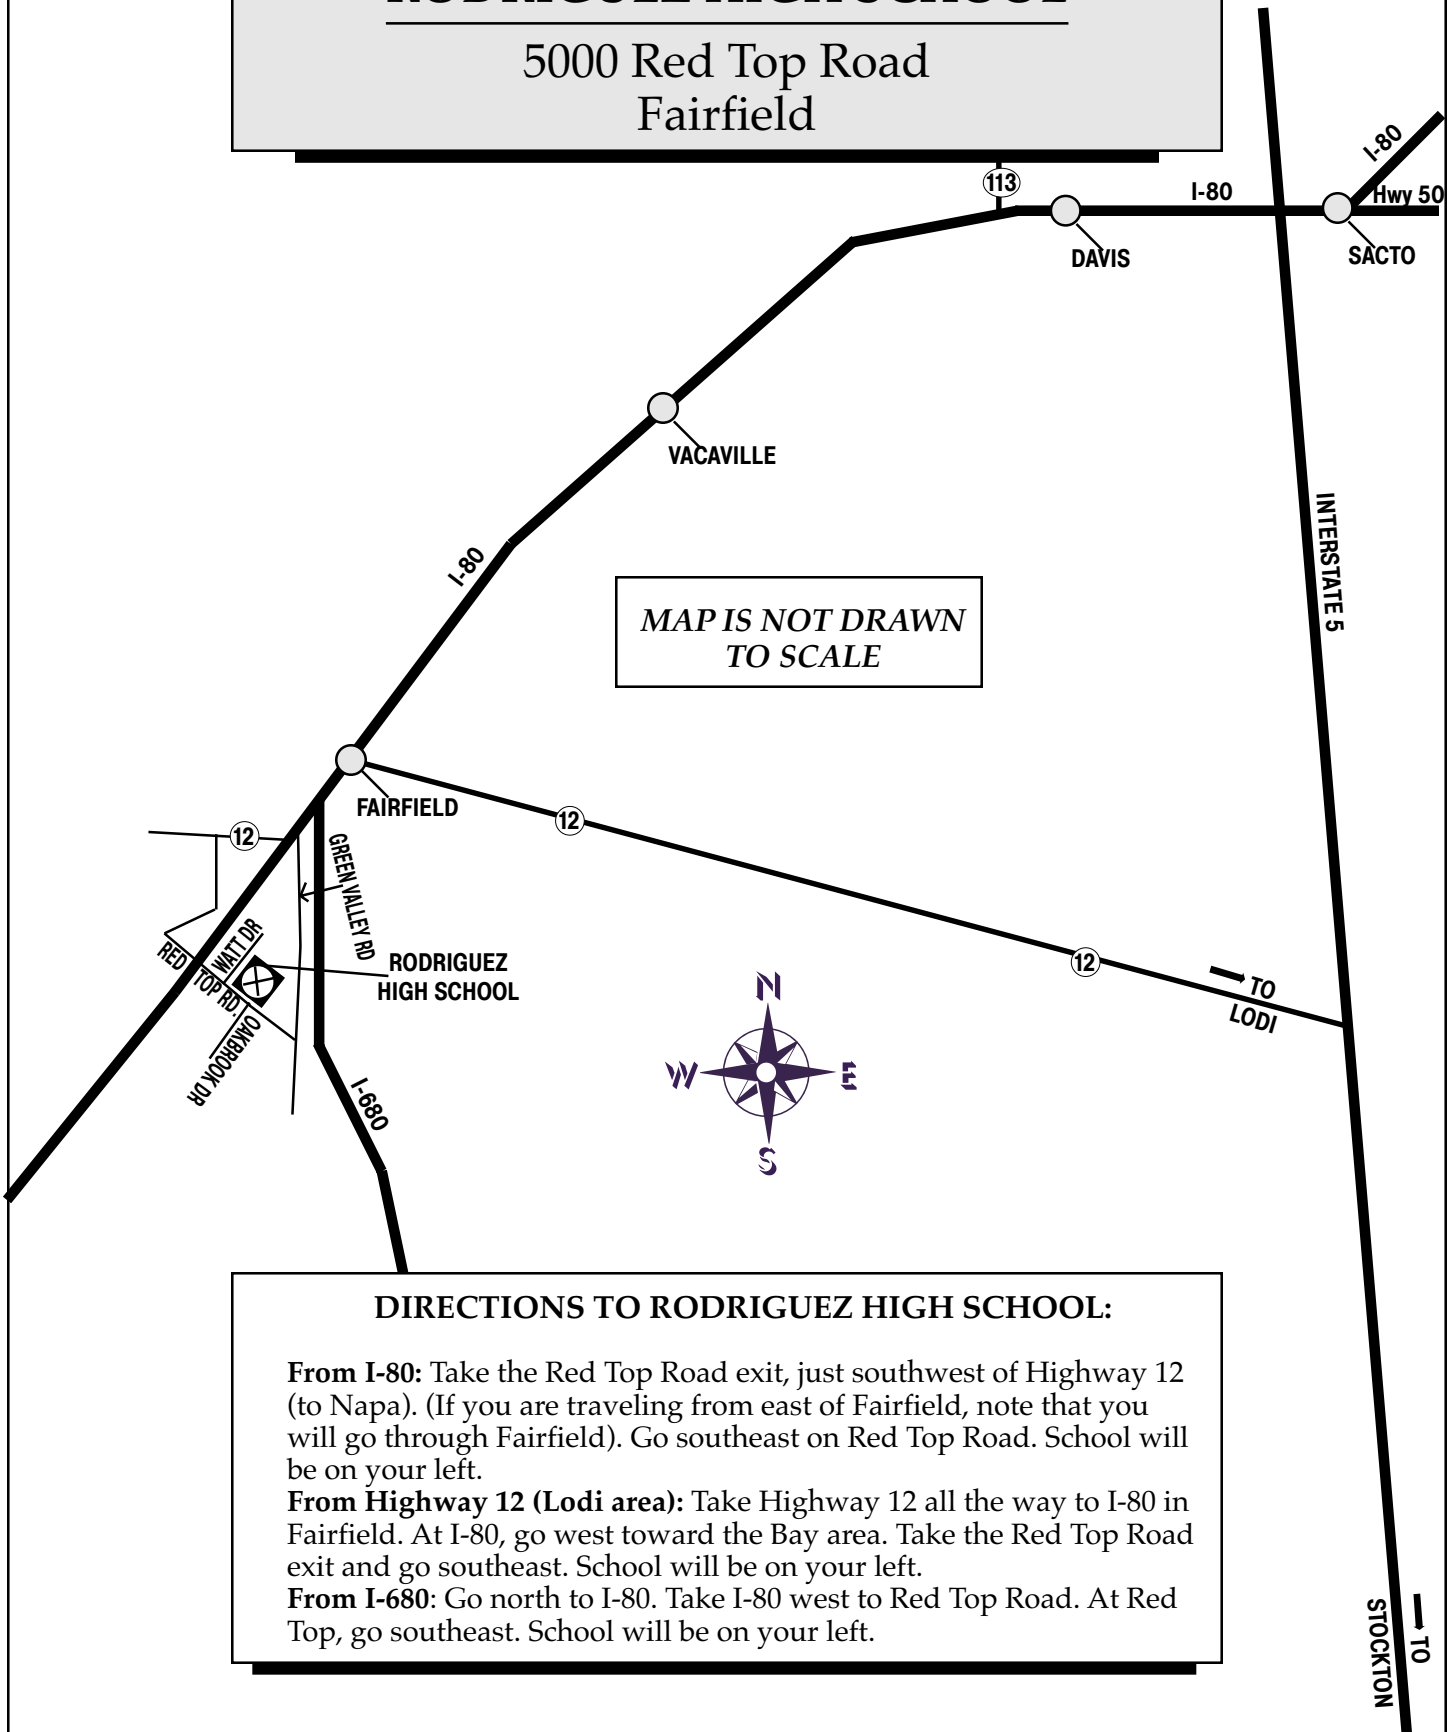

RODRIGUEZ HIGH SCHOOL

5000 Red Top Road
Fairfield

MAP IS NOT DRAWN
TO SCALE

DIRECTIONS TO RODRIGUEZ HIGH SCHOOL:

- From I-80:** Take the Red Top Road exit, just southwest of Highway 12 (to Napa). (If you are traveling from east of Fairfield, note that you will go through Fairfield). Go southeast on Red Top Road. School will be on your left.
- From Highway 12 (Lodi area):** Take Highway 12 all the way to I-80 in Fairfield. At I-80, go west toward the Bay area. Take the Red Top Road exit and go southeast. School will be on your left.
- From I-680:** Go north to I-80. Take I-80 west to Red Top Road. At Red Top, go southeast. School will be on your left.