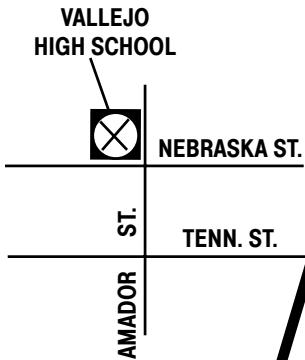

# VALLEJO HIGH SCHOOL

840 Nebraska Street  
Vallejo

MAP IS NOT DRAWN  
TO SCALE

## DIRECTIONS TO VALLEJO HIGH SCHOOL:

**From I-80:** Take the Tennessee Street/Mare Island exit and go west. At Amador Street, turn right (north). At Nebraska Street, turn left (west). School is at the corner of Amador and Nebraska.

**From Highway 4 or 780:** At I-80, head northeast on I-80 to Vallejo. Take the Tennessee Street/Mare Island exit and go west. At Amador Street, turn right (north). At Nebraska Street, turn left (west). School is at the corner of Amador and Nebraska.

12

TO LODI

INTERSTATE 80

80

37

MARINE  
WORLD PKWY

29

12